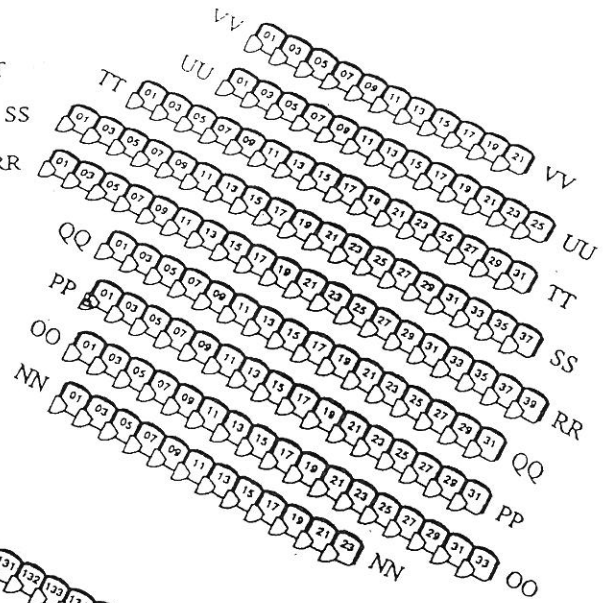

Hoch Auditoria Complex in Budig Hall
 Room 120-Seating Chart
 Orchestra Level

Scale. 1:140

December 17, 1997

Orchestra	333
Mezzanine	410
Balcony	233
Total Seats	976
Wheelchair Space	12

- Wheelchair Space
- Left Handed Desk
- Handicapped Accessible Desk

Hoch Auditoria Complex in Budig Hall
 Room 120 Seating Chart
 Mezzanine and Balcony Levels

-  Wheelchair Space
-  Left Handed Desk
-  Handicapped Accessible Desk