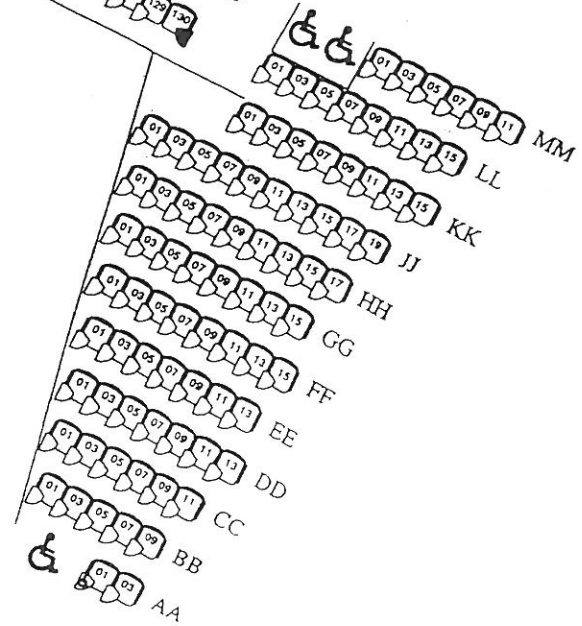

Hoch Auditoria Complex in Budig Hall
 Room 120-Seating Chart
 Orchestra Level

Scale. 1:140

December 17, 1997

Orchestra	333
Mezzanine	410
Balcony	233
Total Seats	976
Wheelchair Space	12

- Wheelchair Space
- Left Handed Desk
- Handicapped Accessible Desk

Hoch Auditoria Complex in Budig Hall
 Room 120 Seating Chart
 Mezzanine and Balcony Levels

-  Wheelchair Space
-  Left Handed Desk
-  Handicapped Accessible Desk