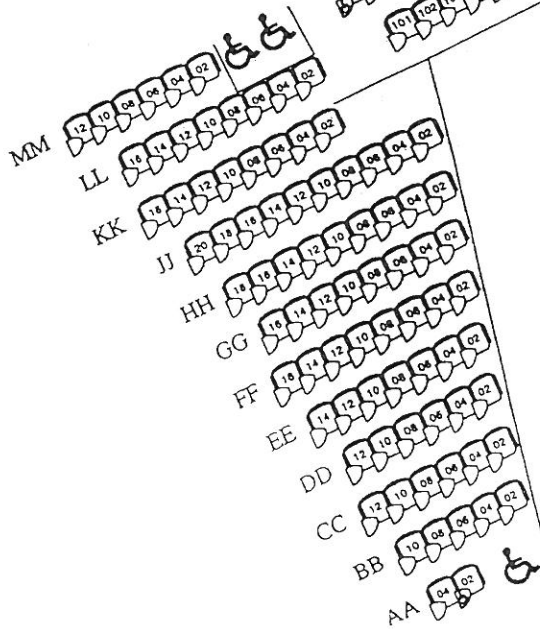

Hoch Auditoria Complex in Budig Hall
 Room 120-Seating Chart
 Orchestra Level

Scale. 1:140

December 17, 1997

Orchestra	333
Mezzanine	410
Balcony	233
Total Seats	976
Wheelchair Space	12

- Wheelchair Space
- Left Handed Desk
- Handicapped Accessible Desk

Hoch Auditoria Complex in Budig Hall
 Room 120 Seating Chart
 Mezzanine and Balcony Levels

-  Wheelchair Space
-  Left Handed Desk
-  Handicapped Accessible Desk