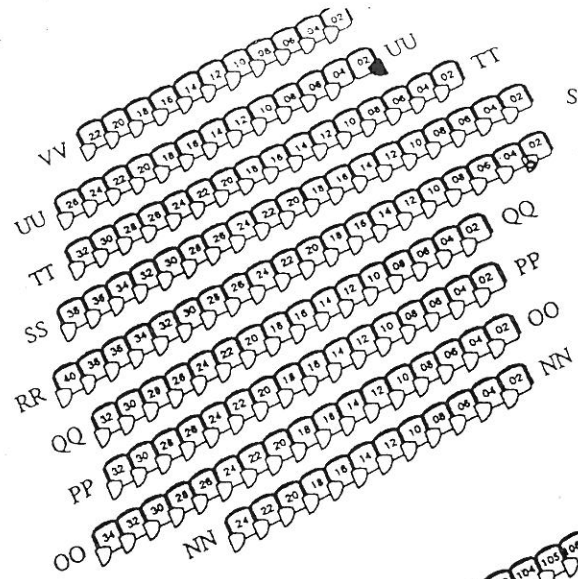

Hoch Auditoria Complex in Budig Hall
 Room 120-Seating Chart
 Orchestra Level

Scale. 1:140

December 17, 1997

Orchestra	333
Mezzanine	410
Balcony	233
Total Seats	976
Wheelchair Space	12

- Wheelchair Space
- Left Handed Desk
- Handicapped Accessible Desk

Hoch Auditoria Complex in Budig Hall
 Room 120 Seating Chart
 Mezzanine and Balcony Levels

-  Wheelchair Space
-  Left Handed Desk
-  Handicapped Accessible Desk