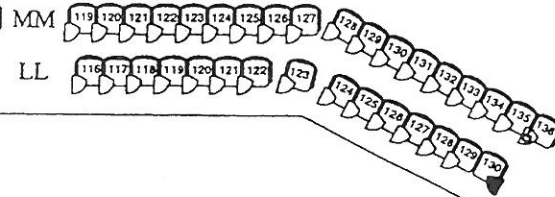

Hoch Auditoria Complex in Budig Hall
 Room 120-Seating Chart
 Orchestra Level

Scale. 1:140

December 17, 1997

Orchestra	333
Mezzanine	410
Balcony	233
Total Seats	976
Wheelchair Space	12

- Wheelchair Space
- Left Handed Desk
- Handicapped Accessible Desk

Hoch Auditoria Complex in Budig Hall
 Room 120 Seating Chart
 Mezzanine and Balcony Levels

-  Wheelchair Space
-  Left Handed Desk
-  Handicapped Accessible Desk