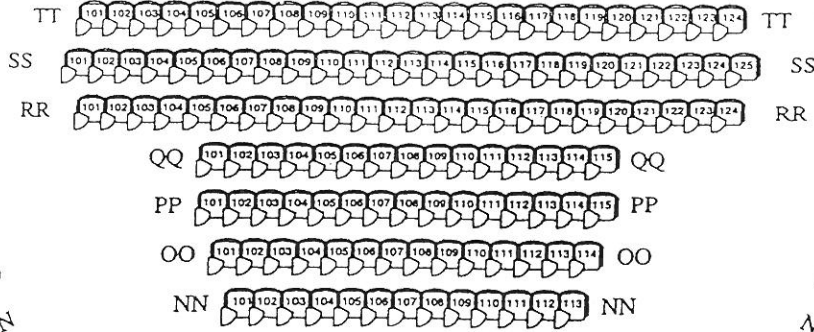

Hoch Auditoria Complex in Budig Hall
 Room 120-Seating Chart
 Orchestra Level

Scale. 1:140

December 17, 1997

Orchestra	333
Mezzanine	410
Balcony	233
Total Seats	976
Wheelchair Space	12

- Wheelchair Space
- Left Handed Desk
- Handicapped Accessible Desk

Hoch Auditoria Complex in Budig Hall
 Room 120 Seating Chart
 Mezzanine and Balcony Levels

-  Wheelchair Space
-  Left Handed Desk
-  Handicapped Accessible Desk